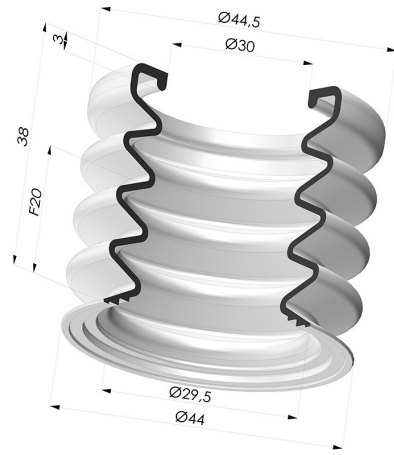

TECHNICAL INFORMATION

Range :	Suction cup
Category :	With bellows
Series :	8
Height (in mm) :	38
Shape :	3.5 Bellows
Contact lip diameter :	45 mm
inner barrel diameter :	30mm
Number of bellows :	3.5 Bellows
Horizontal force :	62 N
Vertical force :	31 N
Arrow :	20 mm

Variants:

Variant reference:
8K 45SLBLEU A SH30

- Color: Blue food-grade CE certification
 - Matter: Silicone
 - Shore Hardness: SH30

Variant reference:
8K 45SLDG A

- Color: Grey food certified CE
 - Matter: Detectable silicone
 - Shore Hardness: SH40

Variant reference:
8K 45SLDB A

- Color: Blue food-grade CE certification
 - Matter: Detectable silicone
 - Shore Hardness: SH40