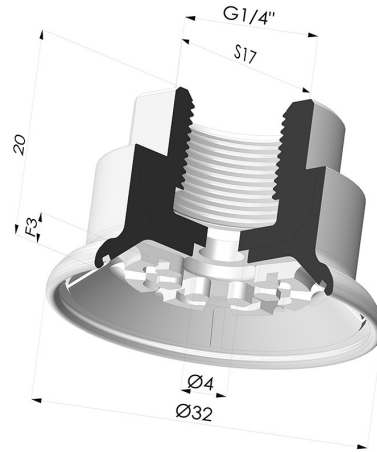

TECHNICAL INFORMATION

Range :	Suction cup
Category :	Plates
Series :	7R
Height (in mm) :	20
Shape :	Plate
Contact lip diameter :	32 mm
Top diameter :	Female G1/4"
inner barrel diameter :	Female G1/4"
Number of bellows :	0.5 Bellows
Horizontal force :	35 N
Vertical force :	17.5 N
Arrow :	3 mm

Variants:

Variant reference:

7R 32NI F14

- Color: Black
- Matter: Nitrile
- Shore Hardness: SH70

Related products:

Male connection G1/4" - M14M14

Product reference: M14M14

Male connection G1/4"-G3/8" - M14M38

Product reference: M14M38