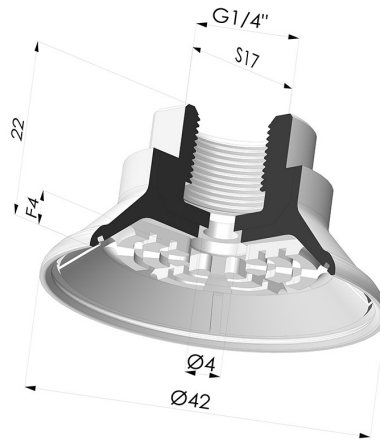

**TECHNICAL INFORMATION**

<b>Range :</b>	Suction cup
<b>Category :</b>	Plates
<b>Series :</b>	7R
<b>Height (in mm) :</b>	22
<b>Shape :</b>	Plate
<b>Contact lip diameter :</b>	42 mm
<b>Top diameter :</b>	Female G1/4"
<b>inner barrel diameter :</b>	Female G1/4"
<b>Number of bellows :</b>	0.5 Bellows
<b>Horizontal force :</b>	11.5 N
<b>Vertical force :</b>	5.5 N
<b>Arrow :</b>	4 mm

**Variants:**

Variant reference:

**7R 42NI F14**

- Color: Black
- Matter: Nitrile
- Shore Hardness: SH70

**Related products:**

**Male connection G1/4" - M14M14**

Product reference: M14M14

**Male connection G1/4"-G3/8" - M14M38**

Product reference: M14M38