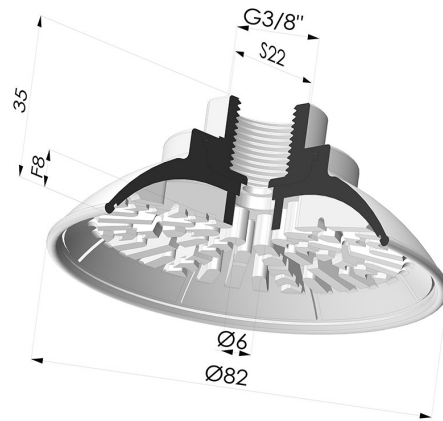

TECHNICAL INFORMATION

Range :	Suction cup
Category :	Plates
Series :	7R
Height (in mm) :	35
Shape :	Plate
Contact lip diameter :	82 mm
Top diameter :	Female G3/8"
inner barrel diameter :	Female G3/8"
Number of bellows :	0.5 Bellows
Horizontal force :	219 N
Vertical force :	109 N
Arrow :	8 mm

Variants:

Variant reference:

7R 82NI F38

- Color: Black
- Matter: Nitrile
- Shore Hardness: SH70