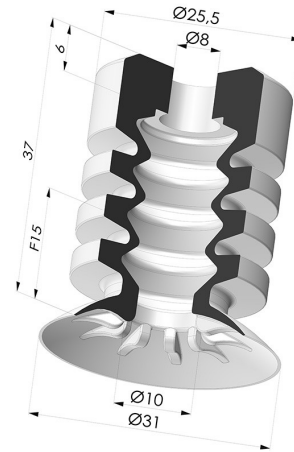

TECHNICAL INFORMATION

Range :	Suction cup
Category :	With bellows
Series :	95-2
Height (in mm) :	37
Shape :	4.5 Bellows
Contact lip diameter :	31 mm
inner barrel diameter :	8mm
Number of bellows :	4.5 Bellows
Horizontal force :	33 N
Vertical force :	17 N
Arrow :	15 mm

Variants:

Variant reference:
95-2 30SL A

- Color: Red food-grade CE certification
- Matter: Silicone
- Shore Hardness: SH40

Related products:

Bellows Suction Cup 4.5 folds Series 95-2, Ø 41 mm
 Product reference: 95-2 40-- A

Bellows Suction Cup 4.5 folds Series 95-2, Ø 51 mm
 Product reference: 95-2 50-- A