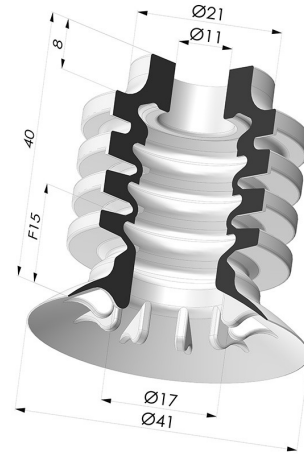

**TECHNICAL INFORMATION**

<b>Range :</b>	Suction cup
<b>Category :</b>	With bellows
<b>Series :</b>	95-2
<b>Height (in mm) :</b>	40
<b>Shape :</b>	4.5 Bellows
<b>Contact lip diameter :</b>	41 mm
<b>inner barrel diameter :</b>	11mm
<b>Number of bellows :</b>	4.5 Bellows
<b>Horizontal force :</b>	60 N
<b>Vertical force :</b>	30 N
<b>Arrow :</b>	15 mm

**Variants:**

Variant reference:

**95-2 40SL A**

- Color: Red food-grade CE certification
- Matter: Silicone
- Shore Hardness: SH40

**Related products:**

**Bellows Suction Cup 4.5 folds Series 95-2, Ø 31 mm**  
 Product reference: 95-2 30-- A

**Bellows Suction Cup 4.5 folds Series 95-2, Ø 51 mm**  
 Product reference: 95-2 50-- A