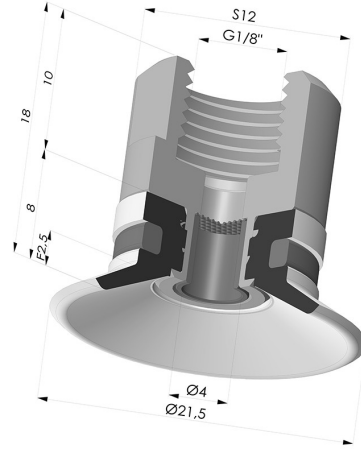

**TECHNICAL INFORMATION**

- Range :** Suction cup  
**Category :** Plates  
**Series :** 9  
**Height (in mm) :** 18  
**Shape :** Plate  
**Contact lip diameter :** 21.5 mm  
**inner barrel diameter :** Female G1/8"  
**Number of bellows :** 0.5 Bellows  
**Horizontal force :** 14 N  
**Vertical force :** 7 N  
**Arrow :** 2.5 mm

**Variants:**

Variant reference:  
**9 20SL F18D-4-F**

- Color: Red food-grade CE certification
  - Matter: Silicone
  - Shore Hardness: SH60

Variant reference:  
**9 20SLT F18D-4-F**

- Color: Translucent
  - CE food certified
  - Matter: Silicone
- Shore Hardness: SH60

Variant reference:  
**9 20NI F18D-4-F**

- Color: Black
  - Matter: Nitrile
- Shore Hardness: SH50

**Related products:**

**Flat Suction Cup Series 9, Ø 21.5 mm**  
 Product reference: 9 20-- A

**Separable Female Fitting 1/8G - with Filter**  
 Product reference: 9PF18-4-F