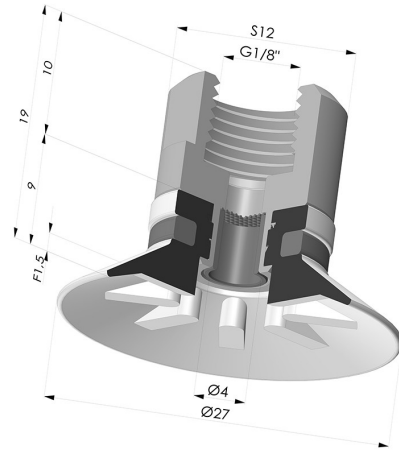

**TECHNICAL INFORMATION**

- Range :** Suction cup  
**Category :** Plates  
**Series :** 90  
**Height (in mm) :** 19  
**Shape :** Plate  
**Contact lip diameter :** 27  
**inner barrel diameter :** G1/8  
**Number of bellows :** 0.5 Bellows  
**Horizontal force :** 24 N  
**Vertical force :** 12 N  
**Arrow :** 1.5 mm

**Variants:**

Variant reference:  
**90 25SL F18D-4-F**

- Color: Red food-grade CE certification
- Matter: Silicone
- Shore Hardness: SH60

Variant reference:  
**90 25SLT F18D-4-F**

- Color: Translucent
- CE food certified
- Matter: Silicone
- Shore Hardness: SH60

Variant reference:  
**90 25NI F18D-4-F**

- Color: Black
- Matter: Nitrile
- Shore Hardness: SH50

**Related products:**

**Flat Suction Cup Series 90, Ø 25 mm**

Product reference: 90 25-- A

**Separable Female Fitting 1/8G - with Filter**