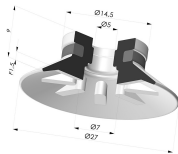

**TECHNICAL INFORMATION**

- Range :** Suction cup  
**Category :** Plates  
**Series :** 90  
**Height (in mm) :** 19  
**Shape :** Plate  
**Contact lip diameter :** 27  
**inner barrel diameter :** G1/8  
**Number of bellows :** 0.5 Bellows  
**Horizontal force :** 24 N  
**Vertical force :** 12 N  
**Arrow :** 1.5 mm

**Variants:**

Variant reference:  
**90 25SL F18D-4-F**

- Color: Red food-grade CE certification
- Matter: Silicone
- Shore Hardness: SH60

Variant reference:  
**90 25SLT F18D-4-F**

- Color: Translucent
- CE food certified
- Matter: Silicone
- Shore Hardness: SH60

Variant reference:  
**90 25NI F18D-4-F**

- Color: Black
- Matter: Nitrile
- Shore Hardness: SH50

**Related products:**

**Flat Suction Cup Series 90, Ø 25 mm**

Product reference: 90 25-- A

**Separable Female Fitting 1/8G - with Filter**