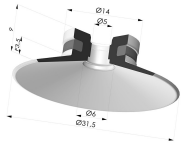

**Variants:**

Variant reference:  
**9 30SL M18D-4-F**

- Color: Red food-grade CE certification
  - Matter: Silicone
  - Shore Hardness: SH60

Variant reference:  
**9 30SLT M18D-4-F**

- Color: Translucent
  - CE food certified
  - Matter: Silicone
- Shore Hardness: SH60

Variant reference:  
**9 30NI M18D-4-F**

- Color: Black
  - Matter: Nitrile
- Shore Hardness: SH50

**Related products:**

**Flat Suction Cup Series 9, Ø 30 mm**

Product reference: 9 30-- A

**Separable Male Fitting 1/8G - with Filter**