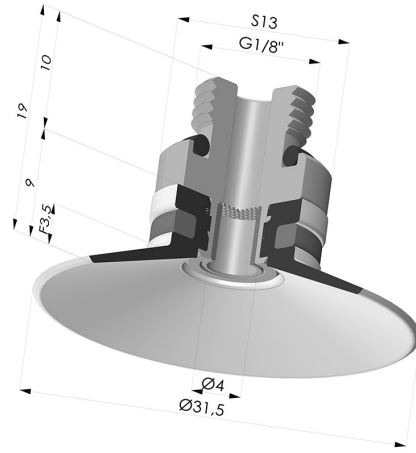

**TECHNICAL INFORMATION**

<b>Range :</b>	Suction cup
<b>Category :</b>	Plates
<b>Series :</b>	9
<b>Height (in mm) :</b>	19
<b>Shape :</b>	Plate
<b>Contact lip diameter :</b>	31.5 mm
<b>inner barrel diameter :</b>	Male G1/8"
<b>Number of bellows :</b>	0.5 Bellows
<b>Horizontal force :</b>	32 N
<b>Vertical force :</b>	16 N
<b>Arrow :</b>	3.5 mm

**Variants:**

Variant reference:  
**9 30SL M18D-4-F**

- Color: Red food-grade CE certification
  - Matter: Silicone
  - Shore Hardness: SH60

Variant reference:  
**9 30SLT M18D-4-F**

- Color: Translucent
  - CE food certified
  - Matter: Silicone
- Shore Hardness: SH60

Variant reference:  
**9 30NI M18D-4-F**

- Color: Black
  - Matter: Nitrile
- Shore Hardness: SH50

**Related products:**

**Flat Suction Cup Series 9, Ø 30 mm**

Product reference: 9 30-- A

**Separable Male Fitting 1/8G - with Filter**