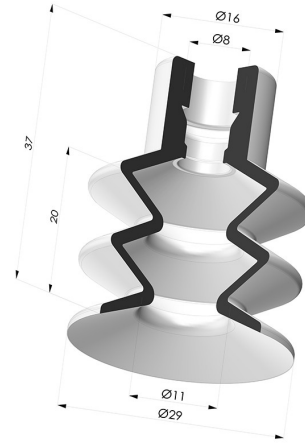

TECHNICAL INFORMATION

Range :	Suction cup
Category :	With bellows
Series :	AR VF
Height (in mm) :	37
Shape :	2.5 Bellows
Contact lip diameter :	29 mm
inner barrel diameter :	8 mm
Number of bellows :	2.5 Bellows
Horizontal force :	30 N
Vertical force :	15 N
Volume :	16.6 cm ³
Arrow :	20 mm

Variants:

Variant reference:

AR VF 29NI A

- Color: Black
- Matter: Nitrile
- Shore Hardness: SH50

Variant reference:

AR VF 29SLT A

- Color: Translucent
- CE food certified
- Matter: Silicone
- Shore Hardness: SH60