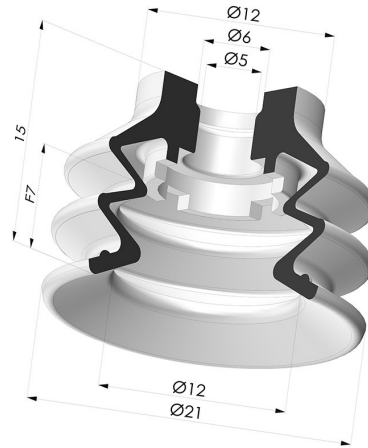

TECHNICAL INFORMATION

Range :	Suction cup
Category :	With bellows
Series :	96B
Height (in mm) :	15
Shape :	2.5 Bellows
Contact lip diameter :	20 mm
inner barrel diameter :	5mm
Number of bellows :	2.5 Bellows
Horizontal force :	14 N
Vertical force :	7 N
Arrow :	7 mm

Variants:

Variant reference:

96B 20PU A

- Color: Green
- Matter: Polyurethane
- Shore Hardness: SH60

Related products:

**Separable Female Fitting
M5**

Product reference: 9PM5-2

**Separable Female Fitting
M5 - with Filter**

Product reference: 9PM5-2-F

**Separable Male Fitting
1/8G - with Filter**

Product reference: 9PM18-4-F

**Separable Female Fitting
1/8G - with Filter**

Product reference: 9PF18-4-F