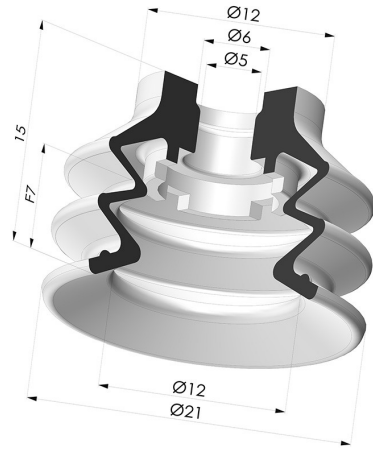

TECHNICAL INFORMATION

Range :	Suction cup
Category :	With bellows
Series :	96B
Height (in mm) :	15
Shape :	2.5 Bellows
Contact lip diameter :	20 mm
inner barrel diameter :	5mm
Number of bellows :	2.5 Bellows
Horizontal force :	14 N
Vertical force :	7 N
Arrow :	7 mm

Variants:

Variant reference:

96B 20PU A

- Color: Green
- Matter: Polyurethane
- Shore Hardness: SH60

Related products:

**Separable Female Fitting
M5**

Product reference: 9PM5-2

**Separable Female Fitting
M5 - with Filter**

Product reference: 9PM5-2-F

**Separable Male Fitting
1/8G - with Filter**

Product reference: 9PM18-4-F

**Separable Female Fitting
1/8G - with Filter**

Product reference: 9PF18-4-F