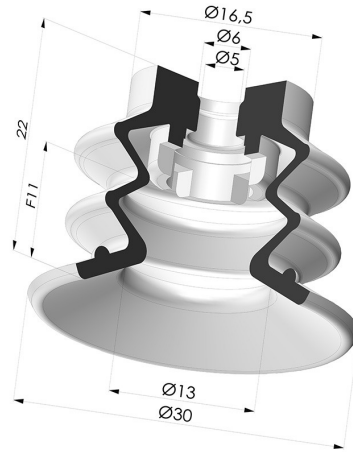

**TECHNICAL INFORMATION**

<b>Range :</b>	Suction cup
<b>Category :</b>	With bellows
<b>Series :</b>	96B
<b>Height (in mm) :</b>	22
<b>Shape :</b>	2.5 Bellows
<b>Contact lip diameter :</b>	30 mm
<b>inner barrel diameter :</b>	5mm
<b>Number of bellows :</b>	2.5 Bellows
<b>Horizontal force :</b>	28 N
<b>Vertical force :</b>	14 N
<b>Arrow :</b>	11 mm

**Variants:**

Variant reference:

**96B 30PU A**

- Color: Green
- Matter: Polyurethane
- Shore Hardness: SH60

**Related products:**

**Separable Female Fitting M5**  
 Product reference: 9PM5-2

**Separable Female Fitting M5 - with Filter**  
 Product reference: 9PM5-2-F

**Separable Female Fitting M5 - with Spray Nozzle**  
 Product reference: 9PM5-2-GIC

**Bellows Suction Cup 2.5 folds Series 96C, Ø 30 mm**  
 Product reference: 96C 30-- A

**Flexible White Filter Series FIBS Ø 22 mm**  
 Product reference: FIBS 96 30

**Separable Male Fitting 1/8G - with Filter**  
 Product reference: 9PM18-4-F

**Separable Female Fitting 1/8G - with Filter**  
 Product reference: 9PF18-4-F