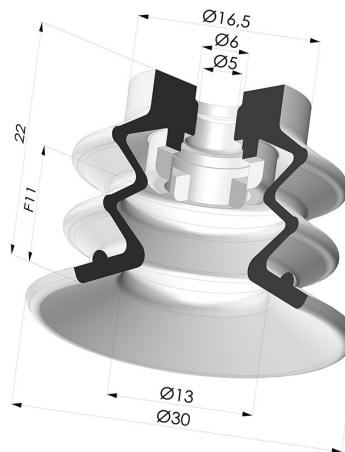

TECHNICAL INFORMATION

Range : Suction cup
Category : With bellows
Series : 96B
Height (in mm) : 22
Shape : 2.5 Bellows
Contact lip diameter : 30 mm
inner barrel diameter : 5mm
Number of bellows : 2.5 Bellows
Horizontal force : 28 N
Vertical force : 14 N
Arrow : 11 mm

Variants:

Variant reference:

96B 30PU A

- Color: Green
- Matter: Polyurethane
- Shore Hardness: SH60

Related products:

Separable Female Fitting M5

Product reference:
 9PM5-2

Separable Female Fitting M5 - with Filter

Product reference:
 9PM5-2-F

Separable Female Fitting M5 - with Spray Nozzle

Product reference:
 9PM5-2-GIC

Bellows Suction Cup 2.5 folds Series 96C, Ø 30 mm

Product reference: 96C
 30-- A

Flexible White Filter Series FIBS Ø 22 mm

Product reference: FIBS
 96 30

Separable Male Fitting 1/8G - with Filter

Product reference:
 9PM18-4-F

Separable Female Fitting 1/8G - with Filter

Product reference:
 9PF18-4-F