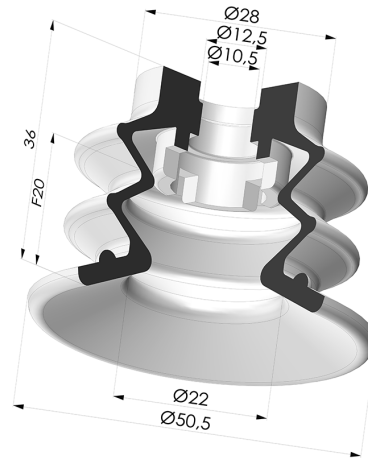

**TECHNICAL INFORMATION**

<b>Range :</b>	Suction cup
<b>Category :</b>	With bellows
<b>Series :</b>	96B
<b>Height (in mm) :</b>	36
<b>Shape :</b>	2.5 Bellows
<b>Contact lip diameter :</b>	50 mm
<b>inner barrel diameter :</b>	10.5mm
<b>Number of bellows :</b>	2.5 Bellows
<b>Horizontal force :</b>	78.5 N
<b>Vertical force :</b>	39 N
<b>Arrow :</b>	20 mm

**Variants:**

Variant reference:

**96B 50PU A**

- Color: Green
- Matter: Polyurethane
- Shore Hardness: SH60