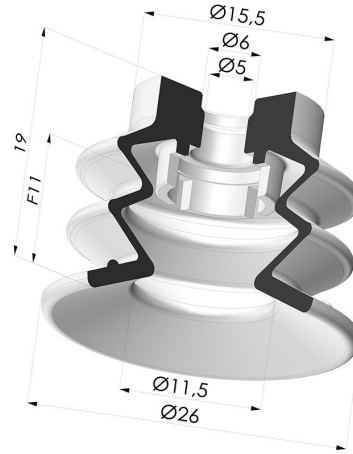

TECHNICAL INFORMATION

Range :	Suction cup
Category :	With bellows
Series :	96C
Height (in mm) :	19
Shape :	2.5 Bellows
Contact lip diameter :	25 mm
inner barrel diameter :	5mm
Number of bellows :	2.5 Bellows
Horizontal force :	22 N
Vertical force :	11 N
Arrow :	11 mm

Variants:

Variant reference:

96C 25PU A

- Color: Green / Yellow
- Matter: Polyurethane
- Shore Hardness: SH60 / SH30

Related products:

Separable Female Fitting M5

Product reference:
9PM5-2

Separable Female Fitting M5 - with Filter

Product reference:
9PM5-2-F

Separable Female Fitting M5 - with Spray Nozzle

Product reference:
9PM5-2-GIC

Separable Male Fitting 1/8G - with Filter

Product reference:
9PM18-4-F

Separable Female Fitting 1/8G - with Filter