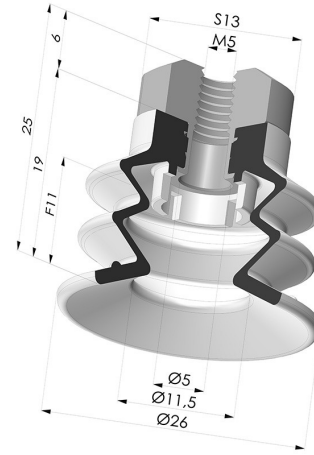

TECHNICAL INFORMATION

Range :	Suction cup
Category :	With bellows
Series :	96C
Height (in mm) :	25
Shape :	2.5 Bellows
Contact lip diameter :	25 mm
inner barrel diameter :	M5
Number of bellows :	2.5 Bellows
Horizontal force :	22 N
Vertical force :	11 N
Arrow :	11 mm

Variants:

Variant reference:

96C 25PU FM5

- Color: Green / Yellow
- Matter: Polyurethane
- Shore Hardness: SH60 / SH30

Related products:

Separable Female Fitting M5

Product reference: 9PM5-2

Bellows Suction Cup 2.5 folds Series 96C, 20 mm Ø

Product reference: 96C 20-- A