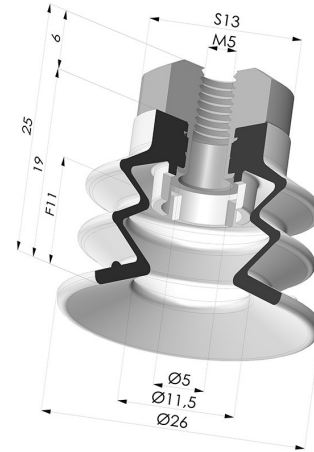

TECHNICAL INFORMATION

Range :	Suction cup
Category :	With bellows
Series :	96C
Height (in mm) :	25
Shape :	2.5 Bellows
Contact lip diameter :	25 mm
inner barrel diameter :	M5
Number of bellows :	2.5 Bellows
Horizontal force :	22 N
Vertical force :	11 N
Arrow :	11 mm

Variants:

Variant reference:

96C 25PU FM5

- Color: Green / Yellow
- Matter: Polyurethane
- Shore Hardness: SH60 / SH30

Related products:

Separable Female Fitting M5

Product reference: 9PM5-2

Bellows Suction Cup 2.5 folds Series 96C, 20 mm Ø

Product reference: 96C 20-- A