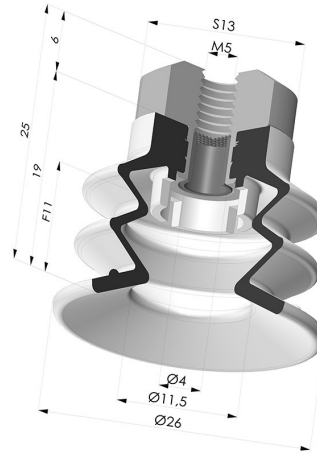

**TECHNICAL INFORMATION**

<b>Range :</b>	Suction cup
<b>Category :</b>	With bellows
<b>Series :</b>	96C
<b>Height (in mm) :</b>	25
<b>Shape :</b>	2.5 Bellows
<b>Contact lip diameter :</b>	25 mm
<b>inner barrel diameter :</b>	M5
<b>Number of bellows :</b>	2.5 Bellows
<b>Horizontal force :</b>	22 N
<b>Vertical force :</b>	11 N
<b>Arrow :</b>	11 mm

**Variants:**

Variant reference:

**96C 25PU FM5F**

- Color: Green / Yellow
- Matter: Polyurethane
- Shore Hardness: SH60 / SH30

**Related products:**

**Separable Female Fitting M5**

Product reference: 9PM5-2

**Bellows Suction Cup 2.5 folds Series 96C, 20 mm Ø**

Product reference: 96C 20-- A