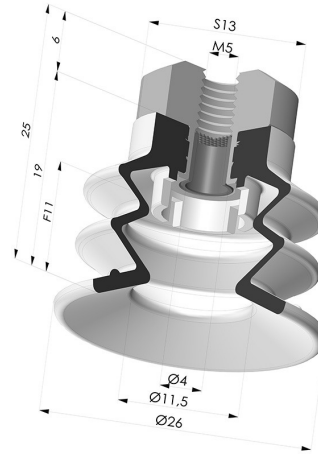

TECHNICAL INFORMATION

Range :	Suction cup
Category :	With bellows
Series :	96C
Height (in mm) :	25
Shape :	2.5 Bellows
Contact lip diameter :	25 mm
inner barrel diameter :	M5
Number of bellows :	2.5 Bellows
Horizontal force :	22 N
Vertical force :	11 N
Arrow :	11 mm

Variants:

Variant reference:
96C 25PU FM5F

- Color: Green / Yellow
- Matter: Polyurethane
- Shore Hardness: SH60 / SH30

Related products:

Separable Female Fitting M5

Product reference: 9PM5-2

Bellows Suction Cup 2.5 folds Series 96C, 20 mm Ø

Product reference: 96C 20-- A