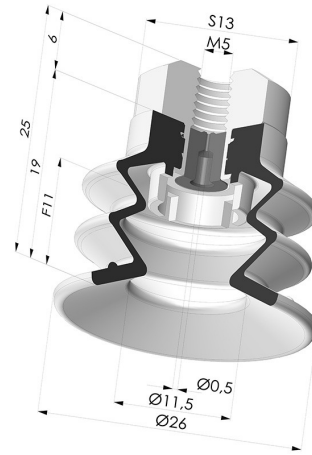

TECHNICAL INFORMATION

Range :	Suction cup
Category :	With bellows
Series :	96C
Height (in mm) :	25
Shape :	2.5 Bellows
Contact lip diameter :	25 mm
inner barrel diameter :	M5
Number of bellows :	2.5 Bellows
Horizontal force :	22 N
Vertical force :	11 N
Arrow :	11 mm

Variants:

Variant reference:
96C 25PU FM5GIC

- Color: Green / Yellow
- Matter: Polyurethane
- Shore Hardness: SH60 / SH30

Related products:

Separable Female Fitting M5

Product reference: 9PM5-2

Bellows Suction Cup 2.5 folds Series 96C, 20 mm Ø

Product reference: 96C 20-- A