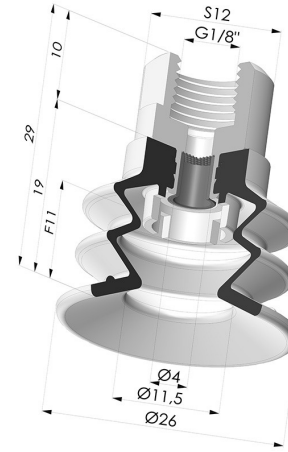

TECHNICAL INFORMATION

Range :	Suction cup
Category :	With bellows
Series :	96C
Height (in mm) :	29
Shape :	2.5 Bellows
Contact lip diameter :	25 mm
inner barrel diameter :	Female G1/8"
Number of bellows :	2.5 Bellows
Horizontal force :	22 N
Vertical force :	11 N
Arrow :	11 mm

Variants:

Variant reference:

96C 25PU F18D-4-F

- Color: Green / Yellow
- Matter: Polyurethane
- Shore Hardness: SH60 / SH30

Related products:

Separable Female Fitting M5

Product reference: 9PM5-2

Bellows Suction Cup 2.5 folds Series 96C, 20 mm Ø

Product reference: 96C 20-- A