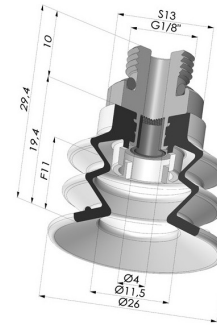

**TECHNICAL INFORMATION**

<b>Range :</b>	Suction cup
<b>Category :</b>	With bellows
<b>Series :</b>	96C
<b>Height (in mm) :</b>	29.4
<b>Shape :</b>	2.5 Bellows
<b>Contact lip diameter :</b>	25 mm
<b>inner barrel diameter :</b>	Male G1/8"
<b>Number of bellows :</b>	2.5 Bellows
<b>Horizontal force :</b>	22 N
<b>Vertical force :</b>	11 N
<b>Arrow :</b>	11 mm

**Variants:**

Variant reference:

**96C 25PU M18D-4-F**

- Color: Green / Yellow
- Matter: Polyurethane
- Shore Hardness: SH60 / SH30

**Related products:**

**Separable Female Fitting M5**

Product reference: 9PM5-2

**Bellows Suction Cup 2.5 folds Series 96C, 20 mm Ø**

Product reference: 96C 20-- A