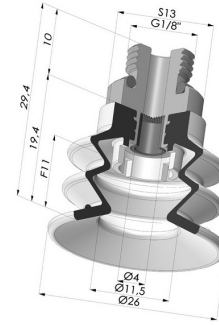

TECHNICAL INFORMATION

Range :	Suction cup
Category :	With bellows
Series :	96C
Height (in mm) :	29.4
Shape :	2.5 Bellows
Contact lip diameter :	25 mm
inner barrel diameter :	Male G1/8"
Number of bellows :	2.5 Bellows
Horizontal force :	22 N
Vertical force :	11 N
Arrow :	11 mm

Variants:

Variant reference:

96C 25PU M18D-4-F

- Color: Green / Yellow
- Matter: Polyurethane
- Shore Hardness: SH60 / SH30

Related products:

Separable Female Fitting M5

Product reference: 9PM5-2

Bellows Suction Cup 2.5 folds Series 96C, 20 mm Ø

Product reference: 96C 20-- A