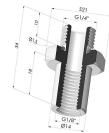

TECHNICAL INFORMATION

Range :	Suction cup
Category :	With bellows
Series :	1
Height (in mm) :	60
Shape :	1.5 Bellows
Contact lip diameter :	85 mm
inner barrel diameter :	11.5 mm
Number of bellows :	1.5 Bellows
Horizontal force :	258 N
Vertical force :	129 N
Volume :	83.06 cm ³
Mass :	100 g
Arrow :	21 mm

Crimped Female Fitting G1/4"

Product reference: N

Crimped Male Fitting G1/4"

Product reference: O