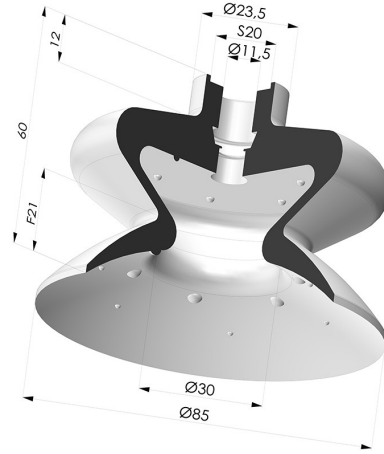

TECHNICAL INFORMATION

Range :	Suction cup
Category :	With bellows
Series :	1
Height (in mm) :	60
Shape :	1.5 Bellows
Contact lip diameter :	85 mm
inner barrel diameter :	11.5 mm
Number of bellows :	1.5 Bellows
Horizontal force :	258 N
Vertical force :	129 N
Volume :	83.06 cm ³
Mass :	100 g
Arrow :	21 mm

Variants:

Variant reference:

1 86SLT A

- Color: Translucent
- CE food certified
- Matter: Silicone
- Shore Hardness: SH60

Variant reference:

1 86NI A

- Color: Black
- Matter: Nitrile
- Shore Hardness: SH50

Related products:

Crimped Female Fitting G1/4"

Product reference: N

Crimped Male Fitting G1/4"

Product reference: O