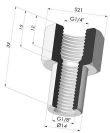

TECHNICAL INFORMATION

Range :	Suction cup
Category :	With bellows
Series :	1
Height (in mm) :	60
Shape :	1.5 Bellows
Contact lip diameter :	85 mm
inner barrel diameter :	11.5 mm
Number of bellows :	1.5 Bellows
Horizontal force :	258 N
Vertical force :	129 N
Volume :	83.06 cm ³
Mass :	100 g
Arrow :	21 mm

Crimped Female Fitting G1/4"

Product reference: N

Crimped Male Fitting G1/4"

Product reference: O