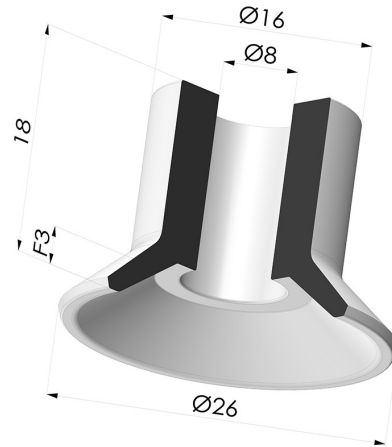

TECHNICAL INFORMATION

Range :	Suction cup
Category :	Plates
Series :	7
Height (in mm) :	18
Shape :	Plate
Contact lip diameter :	26 mm
Top diameter :	8 mm
inner barrel diameter :	8 mm
Number of bellows :	0.5 Bellows
Horizontal force :	22 N
Vertical force :	11 N
Arrow :	3 mm

Variants:

Variant reference:

73 26SLV A

- Color: Green food certification CE
 - Matter: Silicone
- Shore Hardness: SH60