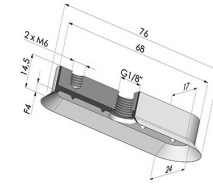

TECHNICAL INFORMATION

Range : Suction cup
Category : Oblong
Series : 4
Height (in mm) : 14.5
Shape : Oblong
Top diameter : Female G1/8"
Length : 76 mm
Width : 24 mm
inner barrel diameter : G1/8" + 2xM6
Number of bellows : 0.5 Bellows
Horizontal force : 76.22 N
Vertical force : 38.11 N
Volume : 5.43 cm³
Mass : 24 g
Arrow : 4 mm

Variants:

Variant reference:

4M 75SLT F18

- Color: Translucent
- Matter: Silicone
- Shore Hardness: SH60

Variant reference:

4M 75NI F18

- Color: Black
- Matter: Nitrile
- Shore Hardness: SH50