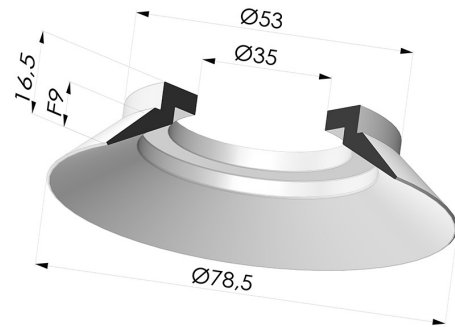

TECHNICAL INFORMATION

Range :	Suction cup
Category :	Plates
Series :	7
Height (in mm) :	16.5
Shape :	Plate
Contact lip diameter :	78.5 mm
Top diameter :	35 mm
inner barrel diameter :	35 mm
Number of bellows :	0.5 Bellows
Horizontal force :	215.5 N
Vertical force :	108 N
Arrow :	9 mm

Variants:

Variant reference:

70N 80NR A

- Color: Gray
- Matter: Natural rubber
- Shore Hardness: SH50