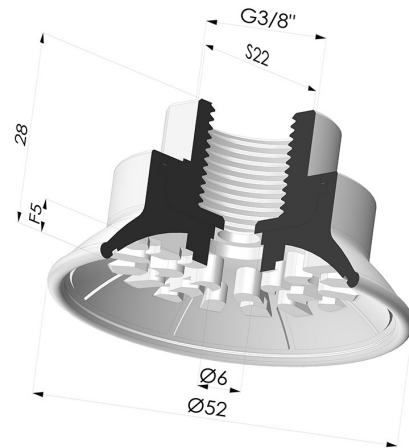

TECHNICAL INFORMATION

Range :	Suction cup
Category :	Plates
Series :	7R
Height (in mm) :	28
Shape :	Plate
Contact lip diameter :	52 mm
Top diameter :	Female G3/8"
inner barrel diameter :	Female G3/8"
Number of bellows :	0.5 Bellows
Horizontal force :	90 N
Vertical force :	45 N
Arrow :	5 mm

Variants:

Variant reference:

7R 52NI F38

- Color: Black
- Matter: Nitrile
- Shore Hardness: SH70