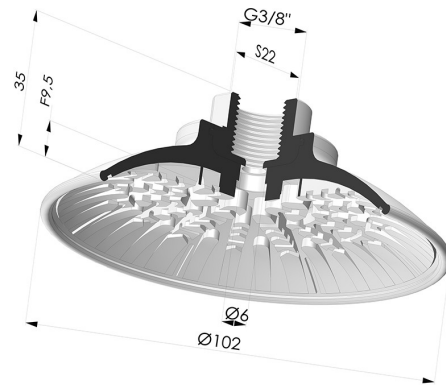

TECHNICAL INFORMATION

Range :	Suction cup
Category :	Plates
Series :	7R
Height (in mm) :	35
Shape :	Plate
Contact lip diameter :	102 mm
Top diameter :	Female G3/8"
inner barrel diameter :	Female G3/8"
Number of bellows :	0.5 Bellows
Horizontal force :	365 N
Vertical force :	183 N
Arrow :	9.5 N

Variants:

Variant reference:

7R 102NI F38

- Color: Black
- Matter: Nitrile
- Shore Hardness: SH70