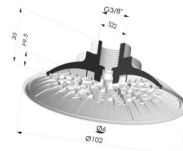

TECHNICAL INFORMATION

Range :	Suction cup
Category :	Plates
Series :	7R
Height (in mm) :	35
Shape :	Plate
Contact lip diameter :	102 mm
Top diameter :	Female G3/8"
inner barrel diameter :	Female G3/8"
Number of bellows :	0.5 Bellows
Horizontal force :	365 N
Vertical force :	183 N
Arrow :	9.5 N

Variants:

Variant reference:

7R 102NI F38

- Color: Black
- Matter: Nitrile
- Shore Hardness: SH70