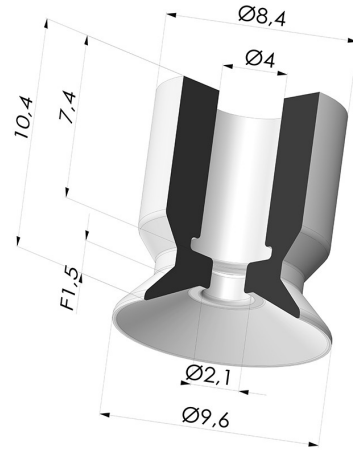

**TECHNICAL INFORMATION**

<b>Range :</b>	Suction cup
<b>Category :</b>	Plates
<b>Series :</b>	VPC
<b>Height (in mm) :</b>	10.4
<b>Shape :</b>	Plate
<b>Contact lip diameter :</b>	9.6 mm
<b>inner barrel diameter :</b>	4 mm
<b>Number of bellows :</b>	0.5 Bellows
<b>Horizontal force :</b>	3.29 N
<b>Vertical force :</b>	1.64 N
<b>Volume :</b>	0.06 cm <sup>3</sup>
<b>Mass :</b>	0.50 g
<b>Arrow :</b>	1.5 mm

**Variants:**

Variant reference:

**VPC 10NI A**

- Color: Black
- Matter: Nitrile
- Shore Hardness: SH50

Variant reference:

**VPC 10MNT A**

- Color: Bordeaux
- Matter: Non-staining material for plastics processing
- Shore Hardness: SH60

Variant reference:

**VPC 10SLT A**

- Color: Translucent
- CE food certified
- Matter: Silicone
- Shore Hardness: SH60