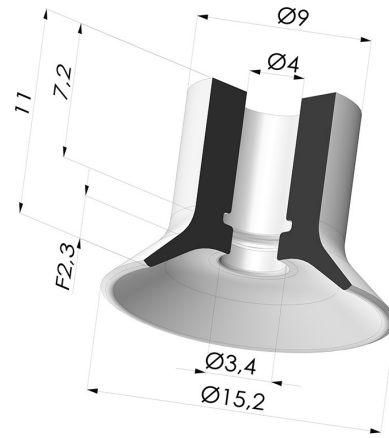

**TECHNICAL INFORMATION**

- Range :** Suction cup  
**Category :** Plates  
**Series :** VPC  
**Height (in mm) :** 11  
**Shape :** Plate  
**Contact lip diameter :** 15.2 mm  
**inner barrel diameter :** 4 mm  
**Number of bellows :** 0.5 Bellows  
**Horizontal force :** 7.4 N  
**Vertical force :** 3.70 N  
**Vertical force :** 3.7 N  
**Volume :** 0.22 cm<sup>3</sup>  
**Mass :** 0.70 g  
**Arrow :** 2.3 mm

- Variant reference:  
**VPC 15NI A**
- Color: Black
  - Matter: Nitrile
  - Shore Hardness: SH50

**Related products:**

**Separable Female Fitting G1/4"**  
 Product reference: B

**Separable Male Fitting G1/4"**  
 Product reference: C