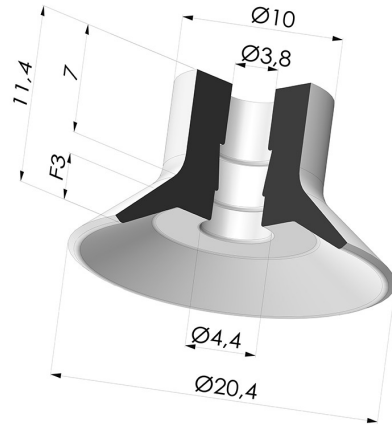

**TECHNICAL INFORMATION**

**Range :** Suction cup  
**Category :** Plates  
**Series :** VPC  
**Height (in mm) :** 11.4  
**Shape :** Plate  
**Contact lip diameter :** 20.4 mm  
**inner barrel diameter :** 3.8 mm  
**Number of bellows :** 0.5 Bellows  
**Horizontal force :** 13.16 N  
**Vertical force :** 6.58 N  
**Volume :** 0.41 cm<sup>3</sup>  
**Mass :** 1.20 g  
**Arrow :** 3 mm

**Variants:**

Variant reference:  
**VPC 20NI A**  
 • Color: Black  
 • Matter: Nitrile  
 • Shore Hardness: SH50

Variant reference:  
**VPC 20SLT A**  
 • Color: Translucent  
 • CE food certified  
 • Matter: Silicone  
 • Shore Hardness: SH60

Variant reference:  
**VPC 20MNT A**  
 • Color: Bordeaux  
 • Matter: Non-staining material for plastics processing  
 • Shore Hardness: SH60

**Related products:**

**Separable Female Fitting G1/4"**  
 Product reference: B