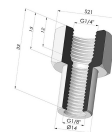

TECHNICAL INFORMATION

- Range :** Suction cup
Category : Plates
Series : VPC
Height (in mm) : 36.7
Shape : Plate
Contact lip diameter : 95.4 mm
inner barrel diameter : 11.8 mm
Number of bellows : 0.5 Bellows
Horizontal force : 311.37 N
Vertical force : 155.69 N
Volume : 40.13 cm³
Mass : 50 g
Arrow : 8 mm

Related products:

Adaptor - Female G1/4" - Female G1/8"
 Product reference: 301
 048

Adaptor - Male 1/4G - Female 1/8G
 Product reference: 209
 048

Screw 1/8G - Head Ø 22 mm - L 29.5 mm
 Product reference: M18

Crimped Female Fitting G1/4"
 Product reference: N

Crimped Male Fitting G1/4"
 Product reference: O