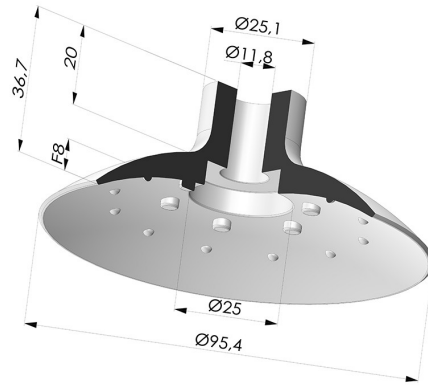

TECHNICAL INFORMATION

- Range :** Suction cup
Category : Plates
Series : VPC
Height (in mm) : 36.7
Shape : Plate
Contact lip diameter : 95.4 mm
inner barrel diameter : 11.8 mm
Number of bellows : 0.5 Bellows
Horizontal force : 311.37 N
Vertical force : 155.69 N
Volume : 40.13 cm³
Mass : 50 g
Arrow : 8 mm

Variants:

- Variant reference:
VPC 95SLT A
- Color: Translucent
 - CE food certified
 - Matter: Silicone
 - Shore Hardness: SH60

- Variant reference:
VPC 95MNT A
- Color: Bordeaux
 - Matter: Non-staining material for plastics processing
 - Shore Hardness: SH60

- Variant reference:
VPC 95NI A
- Color: Black
 - Matter: Nitrile
 - Shore Hardness: SH50

Material guide:

	Material	Code	Temperature resistance (°C)	Flexibility	Abrasion resistance	UV/Weather resistance	Oil resistance	Food compatibility	Migration test
	Silicone Translucent (Shore SH60)	SL T	-60/+250	✓✓✓	✓	✓✓✓	✓	FDA **	✗
	Nitrile Black (Shore SH50)	NI	-10/+80	✓	✓	✗	✓✓	✗	✗

Related products:

Adaptor - Female G1/4" - Female G1/8"
 Product reference: 301
 048

Adaptor - Male 1/4G - Female 1/8G
 Product reference: 209
 048

Screw 1/8G - Head Ø 22 mm - L 29.5 mm
 Product reference: M18