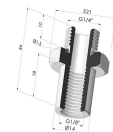

TECHNICAL INFORMATION

- Range :** Suction cup
Category : Plates
Series : VPC
Height (in mm) : 36.7
Shape : Plate
Contact lip diameter : 95.4 mm
inner barrel diameter : 11.8 mm
Number of bellows : 0.5 Bellows
Horizontal force : 311.37 N
Vertical force : 155.69 N
Volume : 40.13 cm³
Mass : 50 g
Arrow : 8 mm

Related products:

Adaptor - Female G1/4" - Female G1/8"
 Product reference: 301
 048

Adaptor - Male 1/4G - Female 1/8G
 Product reference: 209
 048

Screw 1/8G - Head Ø 22 mm - L 29.5 mm
 Product reference: M18

Crimped Female Fitting G1/4"
 Product reference: N

Crimped Male Fitting G1/4"
 Product reference: O