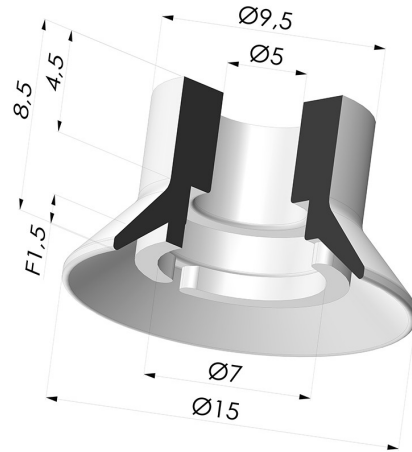

**TECHNICAL INFORMATION**

<b>Range :</b>	Suction cup
<b>Category :</b>	Plates
<b>Series :</b>	7SB
<b>Height (in mm) :</b>	8.5
<b>Shape :</b>	Plate
<b>Contact lip diameter :</b>	15 mm
<b>inner barrel diameter :</b>	4.8 mm
<b>Number of bellows :</b>	0.5 Bellows
<b>Horizontal force :</b>	7.5 N
<b>Vertical force :</b>	3.5 N
<b>Arrow :</b>	1.5 mm

**Variants:**

Variant reference:  
**7SB 15SLT A**

- Color: Translucent
- CE food certified
- Matter: Silicone
- Shore Hardness: SH60

Variant reference:  
**7SB 15TPUB A**

- Color: Blue
- Matter: Thermoplastic
- Shore Hardness: SH70

Variant reference:  
**7SB 15NI A**

- Color: Black
- Matter: Nitrile
- Shore Hardness: SH50

**Related products:**

**Adaptor - Female 1/8G - Female M5**

Product reference: ADA G1/8F M5F

**Adaptor - Male 1/8G - Female M5**

Product reference: ADA G1/8M M5F

**Screw M5 - Head Ø 8 mm - L 9 mm**

Product reference: SCR 15 M5M