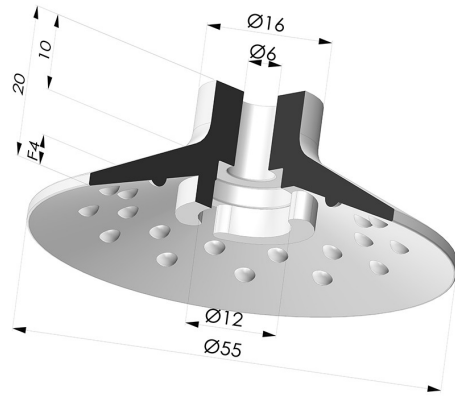

**TECHNICAL INFORMATION**

<b>Range :</b>	Suction cup
<b>Category :</b>	Plates
<b>Series :</b>	7SB
<b>Height (in mm) :</b>	20
<b>Shape :</b>	Plate
<b>Contact lip diameter :</b>	54.8 mm
<b>inner barrel diameter :</b>	6.1 mm
<b>Number of bellows :</b>	0.5 Bellows
<b>Horizontal force :</b>	104.5 N
<b>Vertical force :</b>	52 N
<b>Arrow :</b>	4 mm

**Variants:**

- Variant reference:  
**7SB 55SLT A**
- Color: Translucent
  - CE food certified
  - Matter: Silicone
  - Shore Hardness: SH60

- Variant reference:  
**7SB 55TPUB A**
- Color: Blue
  - Matter: Thermoplastic
  - Shore Hardness: SH70

- Variant reference:  
**7SB 55NI A**
- Color: Black
  - Matter: Nitrile
  - Shore Hardness: SH50

**Related products:**

**Adaptor - Female  
 1/4G - Female M6**

Product reference: ADA  
 G1/4F M6F

**Adaptor - Male 1/4G  
 - Female M6**

Product reference: ADA  
 G1/4M M6F

**Adaptor - Female  
 1/8G - Female M6**

Product reference: ADA  
 G1/8F M6F

**Adaptor - Male 1/8G  
 - Female M6**

Product reference: ADA  
 G1/8M M6F

**Screw M6 - Head Ø  
 11 mm - L 17 mm**