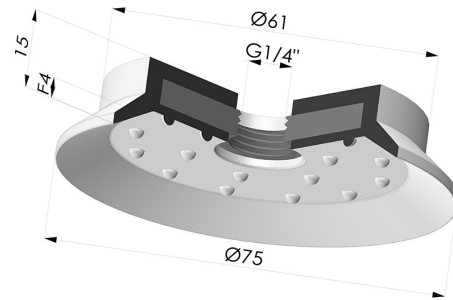

TECHNICAL INFORMATION

Range :	Suction cup
Category :	Plates
Series :	7SB
Height (in mm) :	15.2
Shape :	Plate
Contact lip diameter :	75 mm
inner barrel diameter :	Female G1/4"
Number of bellows :	0.5 Bellows
Horizontal force :	198 N
Vertical force :	99 N
Arrow :	4 mm

Variants:

Variant reference:

7SB 75SLT A

- Color: Translucent
- CE food certified
- Matter: Silicone
- Shore Hardness: SH60

Variant reference:

7SB 75NI A

- Color: Black
- Matter: Nitrile
- Shore Hardness: SH50