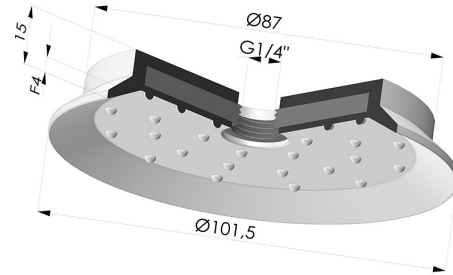

TECHNICAL INFORMATION

Range :	Suction cup
Category :	Plates
Series :	7SB
Height (in mm) :	15
Shape :	Plate
Contact lip diameter :	101.5 mm
inner barrel diameter :	Female G1/4"
Number of bellows :	0.5 Bellows
Horizontal force :	363 N
Vertical force :	181.5 N
Arrow :	4 mm

Variants:

Variant reference:

7SB 100SLT A

- Color: Translucent
- CE food certified
- Matter: Silicone
- Shore Hardness: SH60

Variant reference:

7SB 100NI A

- Color: Black
- Matter: Nitrile
- Shore Hardness: SH50