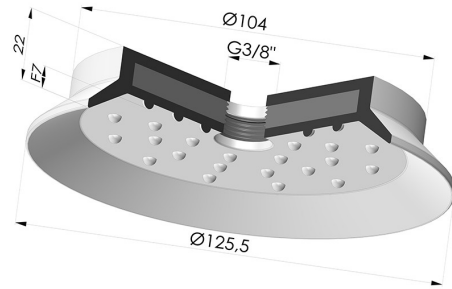

TECHNICAL INFORMATION

Range :	Suction cup
Category :	Plates
Series :	7SB
Height (in mm) :	22
Shape :	Plate
Contact lip diameter :	125.5 mm
inner barrel diameter :	Female G1/4"
Number of bellows :	0.5 Bellows
Horizontal force :	550 N
Vertical force :	275 N
Arrow :	7 mm

Variants:

Variant reference:

7SB 125SLT A

- Color: Translucent
- CE food certified
- Matter: Silicone
- Shore Hardness: SH60

Variant reference:

7SB 125NI A

- Color: Black
- Matter: Nitrile
- Shore Hardness: SH50