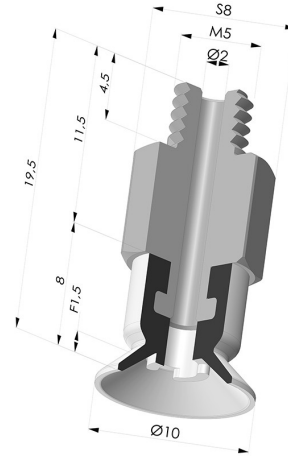

TECHNICAL INFORMATION

Range :	Suction cup
Category :	Plates
Series :	7SB
Height (in mm) :	19.2
Shape :	Plate
Contact lip diameter :	10 mm
inner barrel diameter :	M5
Number of bellows :	0.5 Bellows
Horizontal force :	3 N
Vertical force :	1.5 N
Arrow :	1.5 mm

Variants:

Variant reference:

7SB 10SLT M5

- Color: Translucent
- CE food certified
- Matter: Silicone
- Shore Hardness: SH60

Variant reference:

7SB 10NI M5

- Color: Black
- Matter: Nitrile
- Shore Hardness: SH50