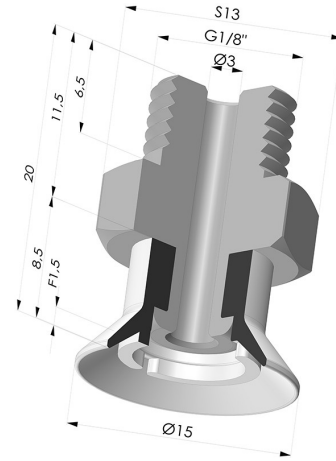

TECHNICAL INFORMATION

Range :	Suction cup
Category :	Plates
Series :	7SB
Height (in mm) :	20
Shape :	Plate
Contact lip diameter :	15 mm
inner barrel diameter :	G1/8"
Number of bellows :	0.5 Bellows
Horizontal force :	7.5 N
Vertical force :	3.5 N
Arrow :	1.5 mm

Variants:

Variant reference:
7SB 15SLT M18

- Color: Translucent
- CE food certified
- Matter: Silicone
- Shore Hardness: SH60

Variant reference:
7SB 15TPUB M18

- Color: Blue
- Matter: Thermoplastic
- Shore Hardness: SH70

Variant reference:
7SB 15NI M18

- Color: Black
- Matter: Nitrile
- Shore Hardness: SH50