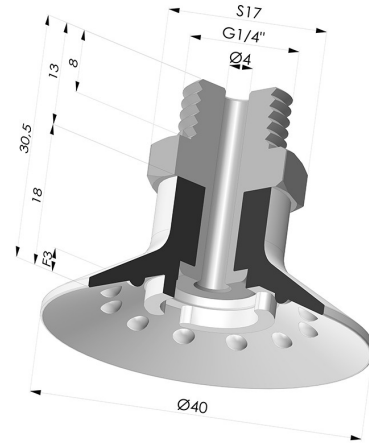

TECHNICAL INFORMATION

Range :	Suction cup
Category :	Plates
Series :	7SB
Height (in mm) :	30.5
Shape :	Plate
Contact lip diameter :	40 mm
inner barrel diameter :	Male G1/4"
Number of bellows :	0.5 Bellows
Horizontal force :	55 N
Vertical force :	27.5 N
Arrow :	3 mm

Variants:

Variant reference:
7SB 40SLT M14

- Color: Translucent
- CE food certified
- Matter: Silicone
- Shore Hardness: SH60

Variant reference:
7SB 40TPUB M14

- Color: Blue
- Matter: Thermoplastic
- Shore Hardness: SH70

Variant reference:
7SB 40NI M14

- Color: Black
- Matter: Nitrile
- Shore Hardness: SH50