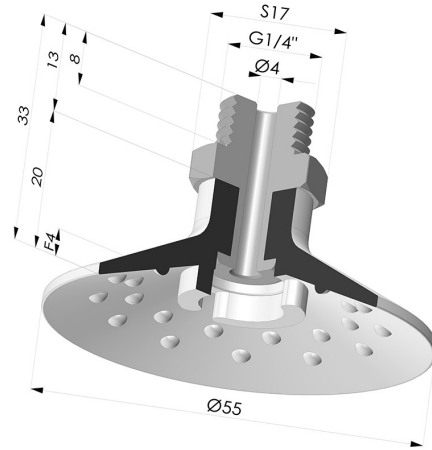

TECHNICAL INFORMATION

Range :	Suction cup
Category :	Plates
Series :	7SB
Height (in mm) :	32.8
Shape :	Plate
Contact lip diameter :	54.8 mm
inner barrel diameter :	Male G1/4"
Number of bellows :	0.5 Bellows
Horizontal force :	104.5 N
Vertical force :	52 N
Arrow :	4 mm

Variants:

- Variant reference:
7SB 55SLT M14
- Color: Translucent
 - CE food certified
 - Matter: Silicone
 - Shore Hardness: SH60

- Variant reference:
7SB 55TPUB M14
- Color: Blue
 - Matter: Thermoplastic
 - Shore Hardness: SH70

- Variant reference:
7SB 55NI M14
- Color: Black
 - Matter: Nitrile
 - Shore Hardness: SH50