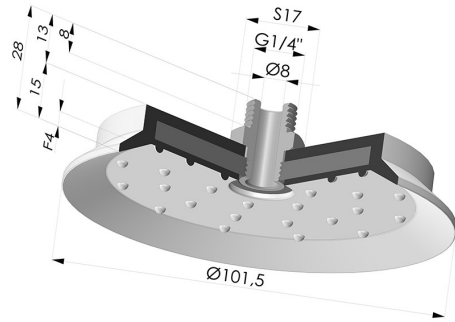

TECHNICAL INFORMATION

Range :	Suction cup
Category :	Plates
Series :	7SB
Height (in mm) :	29
Shape :	Plate
Contact lip diameter :	101.5 mm
inner barrel diameter :	Male G1/4"
Number of bellows :	0.5 Bellows
Horizontal force :	363 N
Vertical force :	181.5 N
Arrow :	4 mm

Variants:

Variant reference:
7SB 100SLT M14

- Color: Translucent
- CE food certified
- Matter: Silicone
- Shore Hardness: SH60

Variant reference:
7SB 100NI M14

- Color: Black
- Matter: Nitrile
- Shore Hardness: SH50