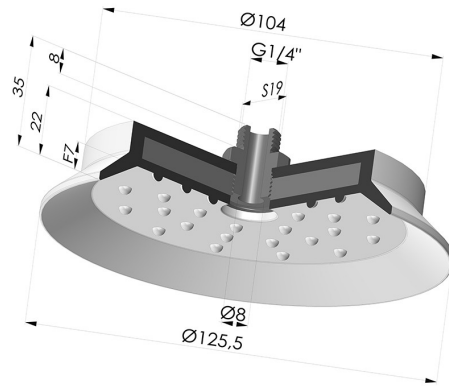

**TECHNICAL INFORMATION**

<b>Range :</b>	Suction cup
<b>Category :</b>	Plates
<b>Series :</b>	7SB
<b>Height (in mm) :</b>	35
<b>Shape :</b>	Plate
<b>Contact lip diameter :</b>	125.5 mm
<b>inner barrel diameter :</b>	Male G1/4"
<b>Number of bellows :</b>	0.5 Bellows
<b>Horizontal force :</b>	550 N
<b>Vertical force :</b>	275 N
<b>Arrow :</b>	7 mm

**Variants:**

Variant reference:  
**7SB 125SLT M14**

- Color: Translucent
- CE food certified
- Matter: Silicone
- Shore Hardness: SH60

Variant reference:  
**7SB 125NI M14**

- Color: Black
- Matter: Nitrile
- Shore Hardness: SH50