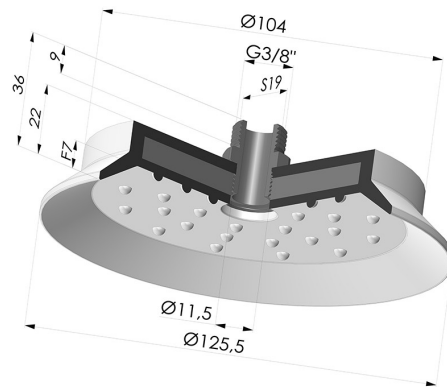

TECHNICAL INFORMATION

Range :	Suction cup
Category :	Plates
Series :	7SB
Height (in mm) :	36
Shape :	Plate
Contact lip diameter :	125.5 mm
inner barrel diameter :	Male G3/8"
Number of bellows :	0.5 Bellows
Horizontal force :	550 N
Vertical force :	275 N
Arrow :	7 mm

Variants:

Variant reference:
7SB 125SLT M38

- Color: Translucent
- CE food certified
- Matter: Silicone
- Shore Hardness: SH60

Variant reference:
7SB 125NI M38

- Color: Black
- Matter: Nitrile
- Shore Hardness: SH50