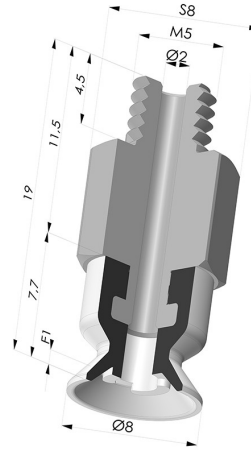

**TECHNICAL INFORMATION**

<b>Range :</b>	Suction cup
<b>Category :</b>	Plates
<b>Series :</b>	7SB
<b>Height (in mm) :</b>	19.2
<b>Shape :</b>	Plate
<b>Contact lip diameter :</b>	8 mm
<b>inner barrel diameter :</b>	M5
<b>Number of bellows :</b>	0.5 Bellows
<b>Thread :</b>	M5
<b>Horizontal force :</b>	2 N
<b>Vertical force :</b>	1 N
<b>Arrow :</b>	1 mm

**Variants:**

Variant reference:

**7SB 08NI M5**

- Color: Black
- Matter: Nitrile
- Shore Hardness: SH50

Variant reference:

**7SB 08TPUB M5**

- Color: Blue
- Matter: Thermoplastic
- Shore Hardness: SH70