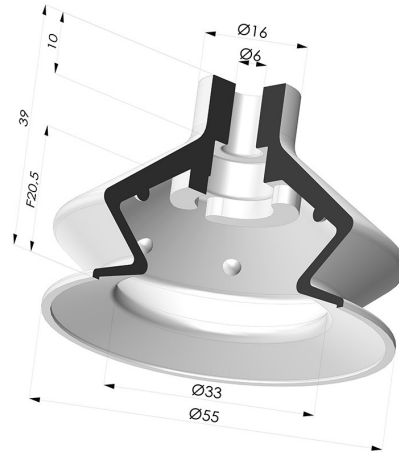

**TECHNICAL INFORMATION**

<b>Range :</b>	Suction cup
<b>Category :</b>	With bellows
<b>Series :</b>	8SB
<b>Height (in mm) :</b>	39
<b>Shape :</b>	1.5 Bellows
<b>Contact lip diameter :</b>	55 mm
<b>inner barrel diameter :</b>	6mm
<b>Number of bellows :</b>	1.5 Bellows
<b>Horizontal force :</b>	104 N
<b>Vertical force :</b>	52 N
<b>Arrow :</b>	20.5 mm

**Variants:**

Variant reference:  
**8SB 55SLT A**

- Color: Translucent
- CE food certified
- Matter: Silicone
- Shore Hardness: SH60

Variant reference:  
**8SB 55TPUB A**

- Color: Blue
- Matter: Thermoplastic
- Shore Hardness: SH70

Variant reference:  
**8SB 55NI A**

- Color: Black
- Matter: Nitrile
- Shore Hardness: SH50

**Related products:**

**Adaptor - Female  
 1/4G - Female M6**

Product reference: ADA  
 G1/4F M6F

**Adaptor - Male 1/4G  
 - Female M6**

Product reference: ADA  
 G1/4M M6F

**Adaptor - Female  
 1/8G - Female M6**

Product reference: ADA  
 G1/8F M6F

**Adaptor - Male 1/8G  
 - Female M6**

Product reference: ADA  
 G1/8M M6F

**Screw M6 - Head Ø  
 11 mm - L 17 mm**