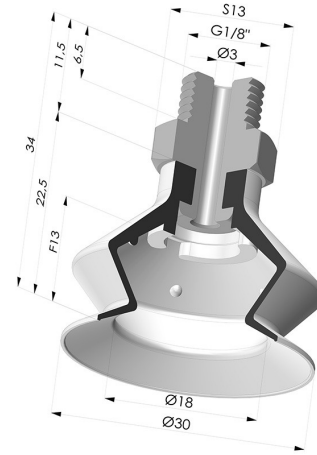

TECHNICAL INFORMATION

Range :	Suction cup
Category :	With bellows
Series :	8SB
Height (in mm) :	34
Shape :	1.5 Bellows
Contact lip diameter :	30 mm
inner barrel diameter :	Male G1/8"
Number of bellows :	1.5 Bellows
Horizontal force :	30 N
Vertical force :	15 N
Arrow :	13 mm

Variants:

Variant reference:
8SB 30SLT M18

- Color: Translucent
- CE food certified
- Matter: Silicone
- Shore Hardness: SH60

Variant reference:
8SB 30TPUB M18

- Color: Blue
- Matter: Thermoplastic
- Shore Hardness: SH70

Variant reference:
8SB 30NI M18

- Color: Black
- Matter: Nitrile
- Shore Hardness: SH50