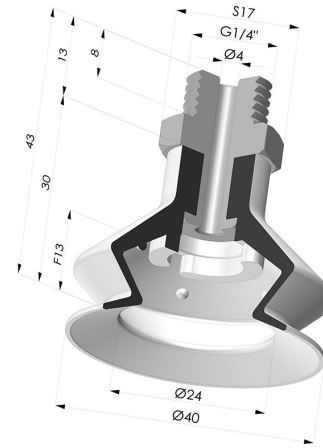

TECHNICAL INFORMATION

Range :	Suction cup
Category :	With bellows
Series :	8SB
Height (in mm) :	43
Shape :	1.5 Bellows
Contact lip diameter :	40 mm
inner barrel diameter :	Male G1/4"
Number of bellows :	1.5 Bellows
Horizontal force :	56 N
Vertical force :	28 N
Arrow :	13 mm

Variants:

Variant reference:
8SB 40SLT M14

- Color: Translucent
- CE food certified
- Matter: Silicone
- Shore Hardness: SH60

Variant reference:
8SB 40TPUB M14

- Color: Blue
- Matter: Thermoplastic
- Shore Hardness: SH70

Variant reference:
8SB 40NI M14

- Color: Black
- Matter: Nitrile
- Shore Hardness: SH50