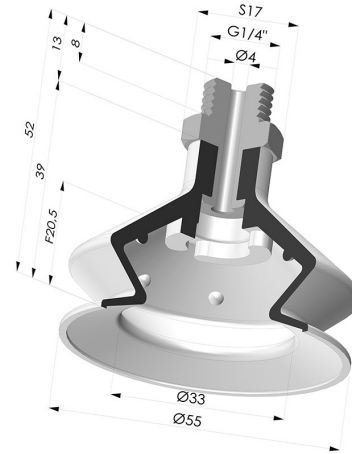

TECHNICAL INFORMATION

Range :	Suction cup
Category :	With bellows
Series :	8SB
Height (in mm) :	52
Shape :	1.5 Bellows
Contact lip diameter :	55 mm
inner barrel diameter :	Male G1/4"
Number of bellows :	1.5 Bellows
Horizontal force :	104 N
Vertical force :	52 N
Arrow :	20.5 mm

Variants:

Variant reference:
8SB 55SLT M14

- Color: Translucent
- CE food certified
- Matter: Silicone
- Shore Hardness: SH60

Variant reference:
8SB 55TPUB M14

- Color: Blue
- Matter: Thermoplastic
- Shore Hardness: SH70

Variant reference:
8SB 55NI M14

- Color: Black
- Matter: Nitrile
- Shore Hardness: SH50