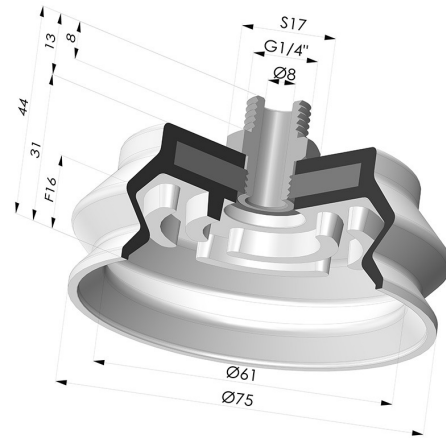

TECHNICAL INFORMATION

Range :	Suction cup
Category :	With bellows
Series :	8SB
Height (in mm) :	44
Shape :	1.5 Bellows
Contact lip diameter :	75 mm
inner barrel diameter :	Male G1/4"
Number of bellows :	1.5 Bellows
Horizontal force :	200 N
Vertical force :	100 N
Arrow :	16 mm

Variants:

Variant reference:
8SB 75SLT M14

- Color: Translucent
- CE food certified
- Matter: Silicone
- Shore Hardness: SH60

Variant reference:
8SB 75NI M14

- Color: Black
- Matter: Nitrile
- Shore Hardness: SH50