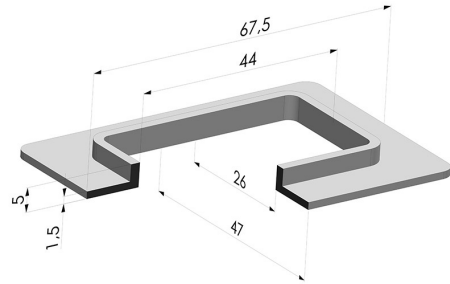

TECHNICAL INFORMATION

Range :	Suction cup
Category :	Rectangular
Series :	4.00 F
Height (in mm) :	5
Shape :	Rectangular
Length :	67.5 mm
Width :	47 mm
inner barrel diameter :	44x26 mm
Number of bellows :	none
Horizontal force :	51.86 N
Vertical force :	25.93 N
Volume :	5.7 cm ³
Mass :	4 g
Arrow :	0

Variants:

Variant reference:

4FG 47 67 5CN A

- Color: Brown FDA food certified
 - Matter: Natural rubber
 - Shore Hardness: SH35