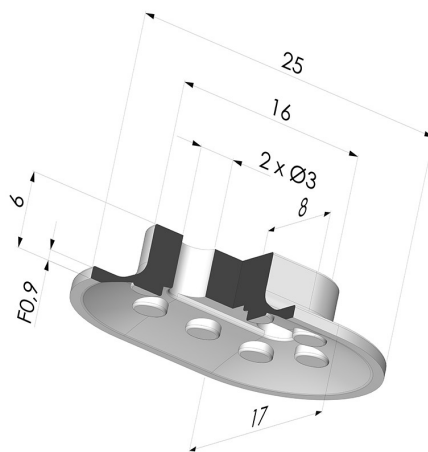

TECHNICAL INFORMATION

Range :	Suction cup
Category :	Oblong
Series :	4
Height (in mm) :	6
Shape :	Oblong
Length :	25 mm
Width :	17 mm
inner barrel diameter :	2x3 mm
Number of bellows :	0.5 Bellows
Horizontal force :	16 N
Vertical force :	8 N
Volume :	0.30 cm ³
Mass :	1.50 g
Arrow :	0.9 mm

Variants:

Variant reference:

40B 25NI A

- Color: Black
- Matter: Nitrile
- Shore Hardness: SH50