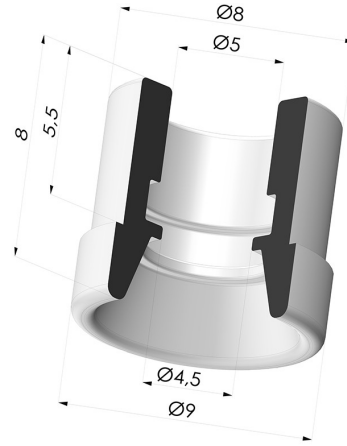

**TECHNICAL INFORMATION**

<b>Range :</b>	Suction cup
<b>Category :</b>	Plates
<b>Series :</b>	7
<b>Height (in mm) :</b>	8.2
<b>Shape :</b>	Plate
<b>Contact lip diameter :</b>	9 mm
<b>Top diameter :</b>	5.3 mm
<b>inner barrel diameter :</b>	5 mm
<b>Number of bellows :</b>	0.5 Bellows
<b>Horizontal force :</b>	3 N
<b>Vertical force :</b>	1.5 N
<b>Arrow :</b>	0 mm

**Variants:**

Variant reference:

**71 09SLB A**

- Color: White
- FDA and CE food-grade certified
  - Matter: Silicone
- Shore Hardness: SH40

Variant reference:

**71 09NI A**

- Color: Black
- Matter: Nitrile
- Shore Hardness: SH50

**Related products:**

**Separable Male Fitting M5**

Product reference: M5C8